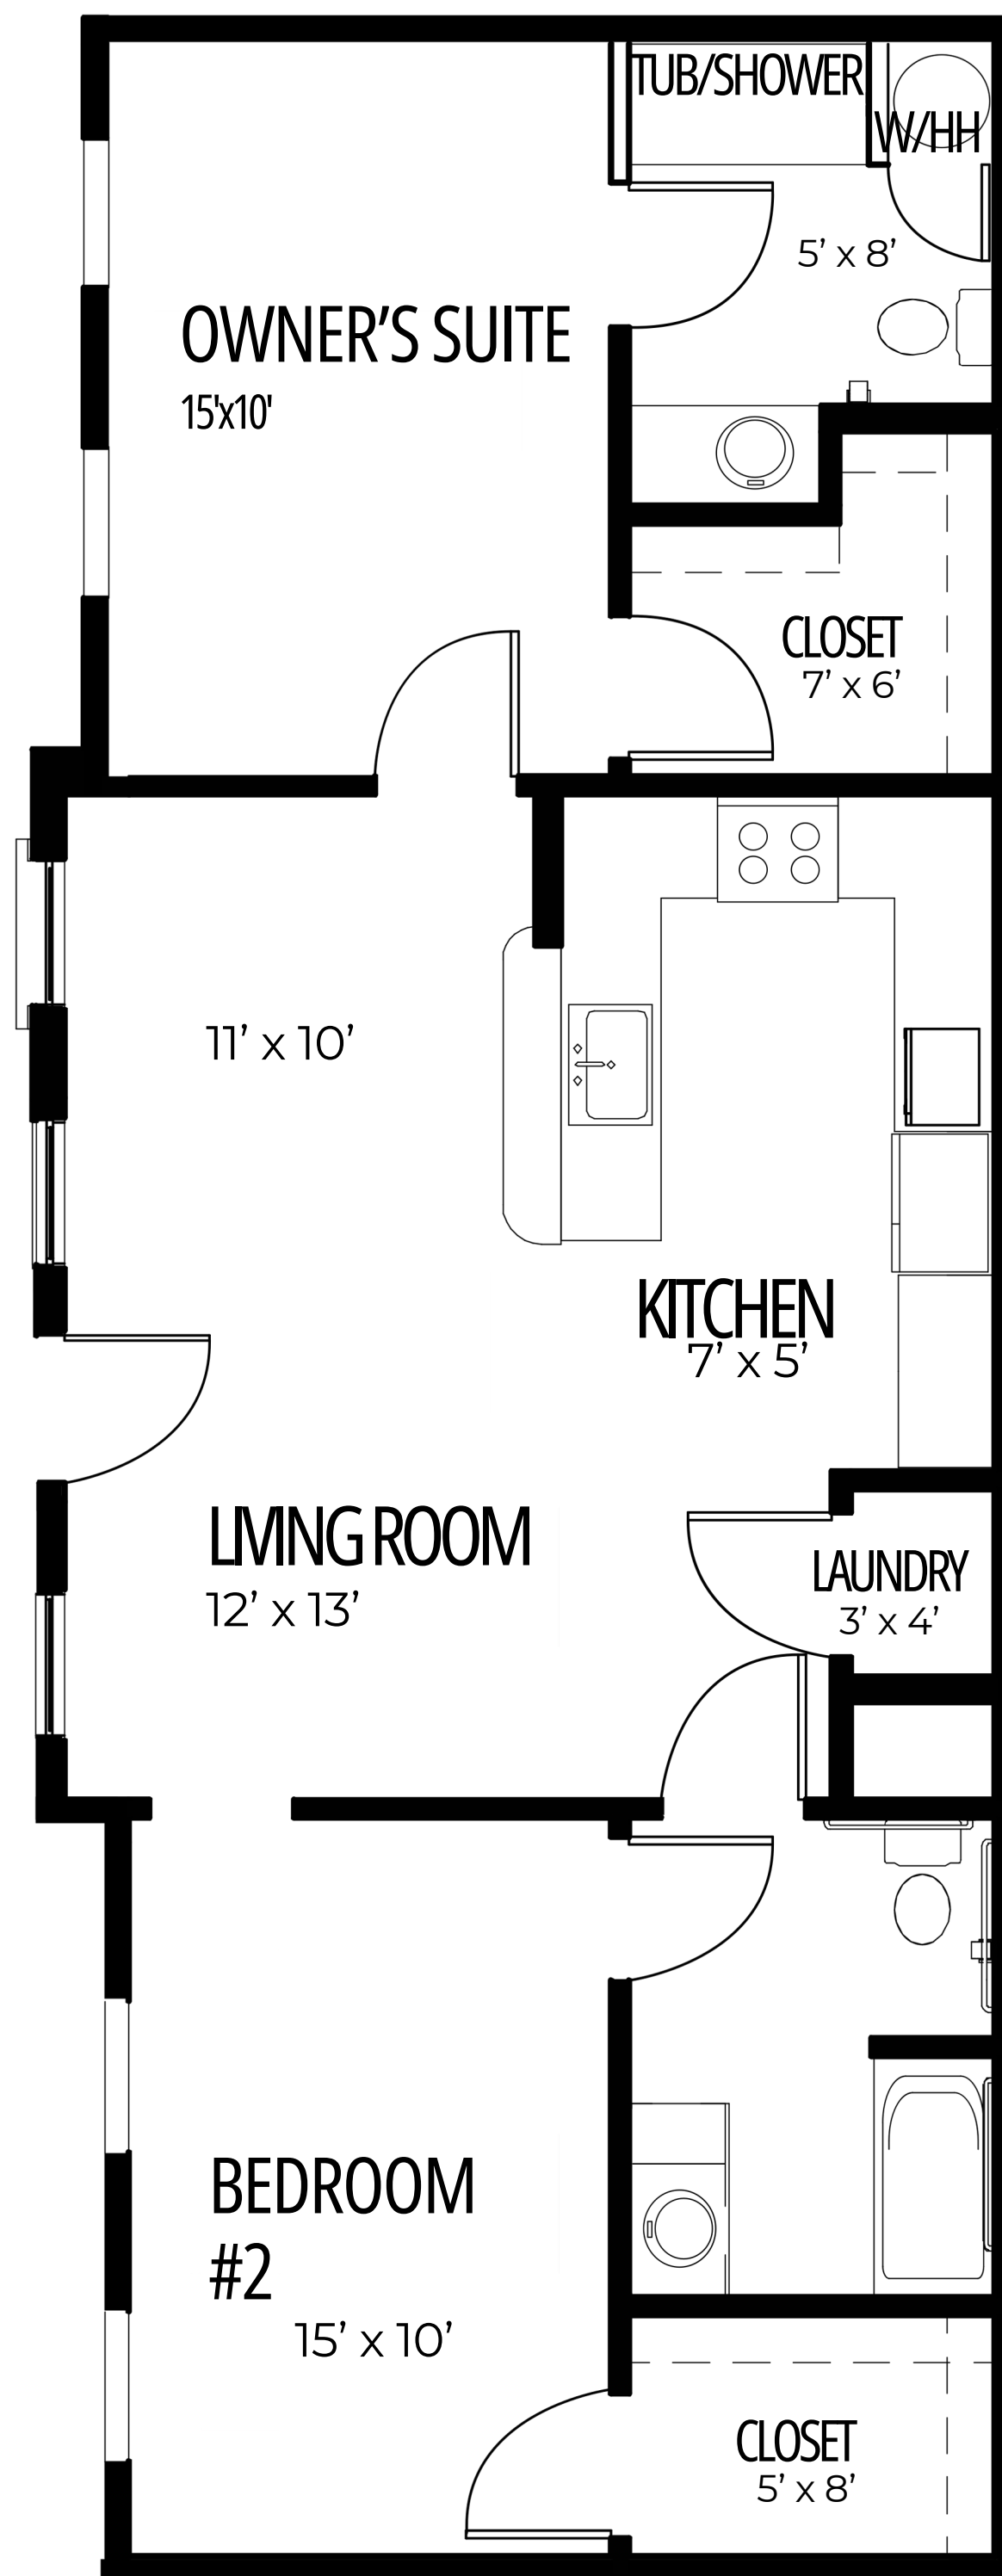

AMBERWOOD

Academy Overlook

2 Bedroom
2 Bath
998 sq.ft

RIVER WILD

AMBERWOOD

Academy Overlook

2 Bedroom
2 Bath
998 sq.ft

RIVER WILD

RIVER WILD