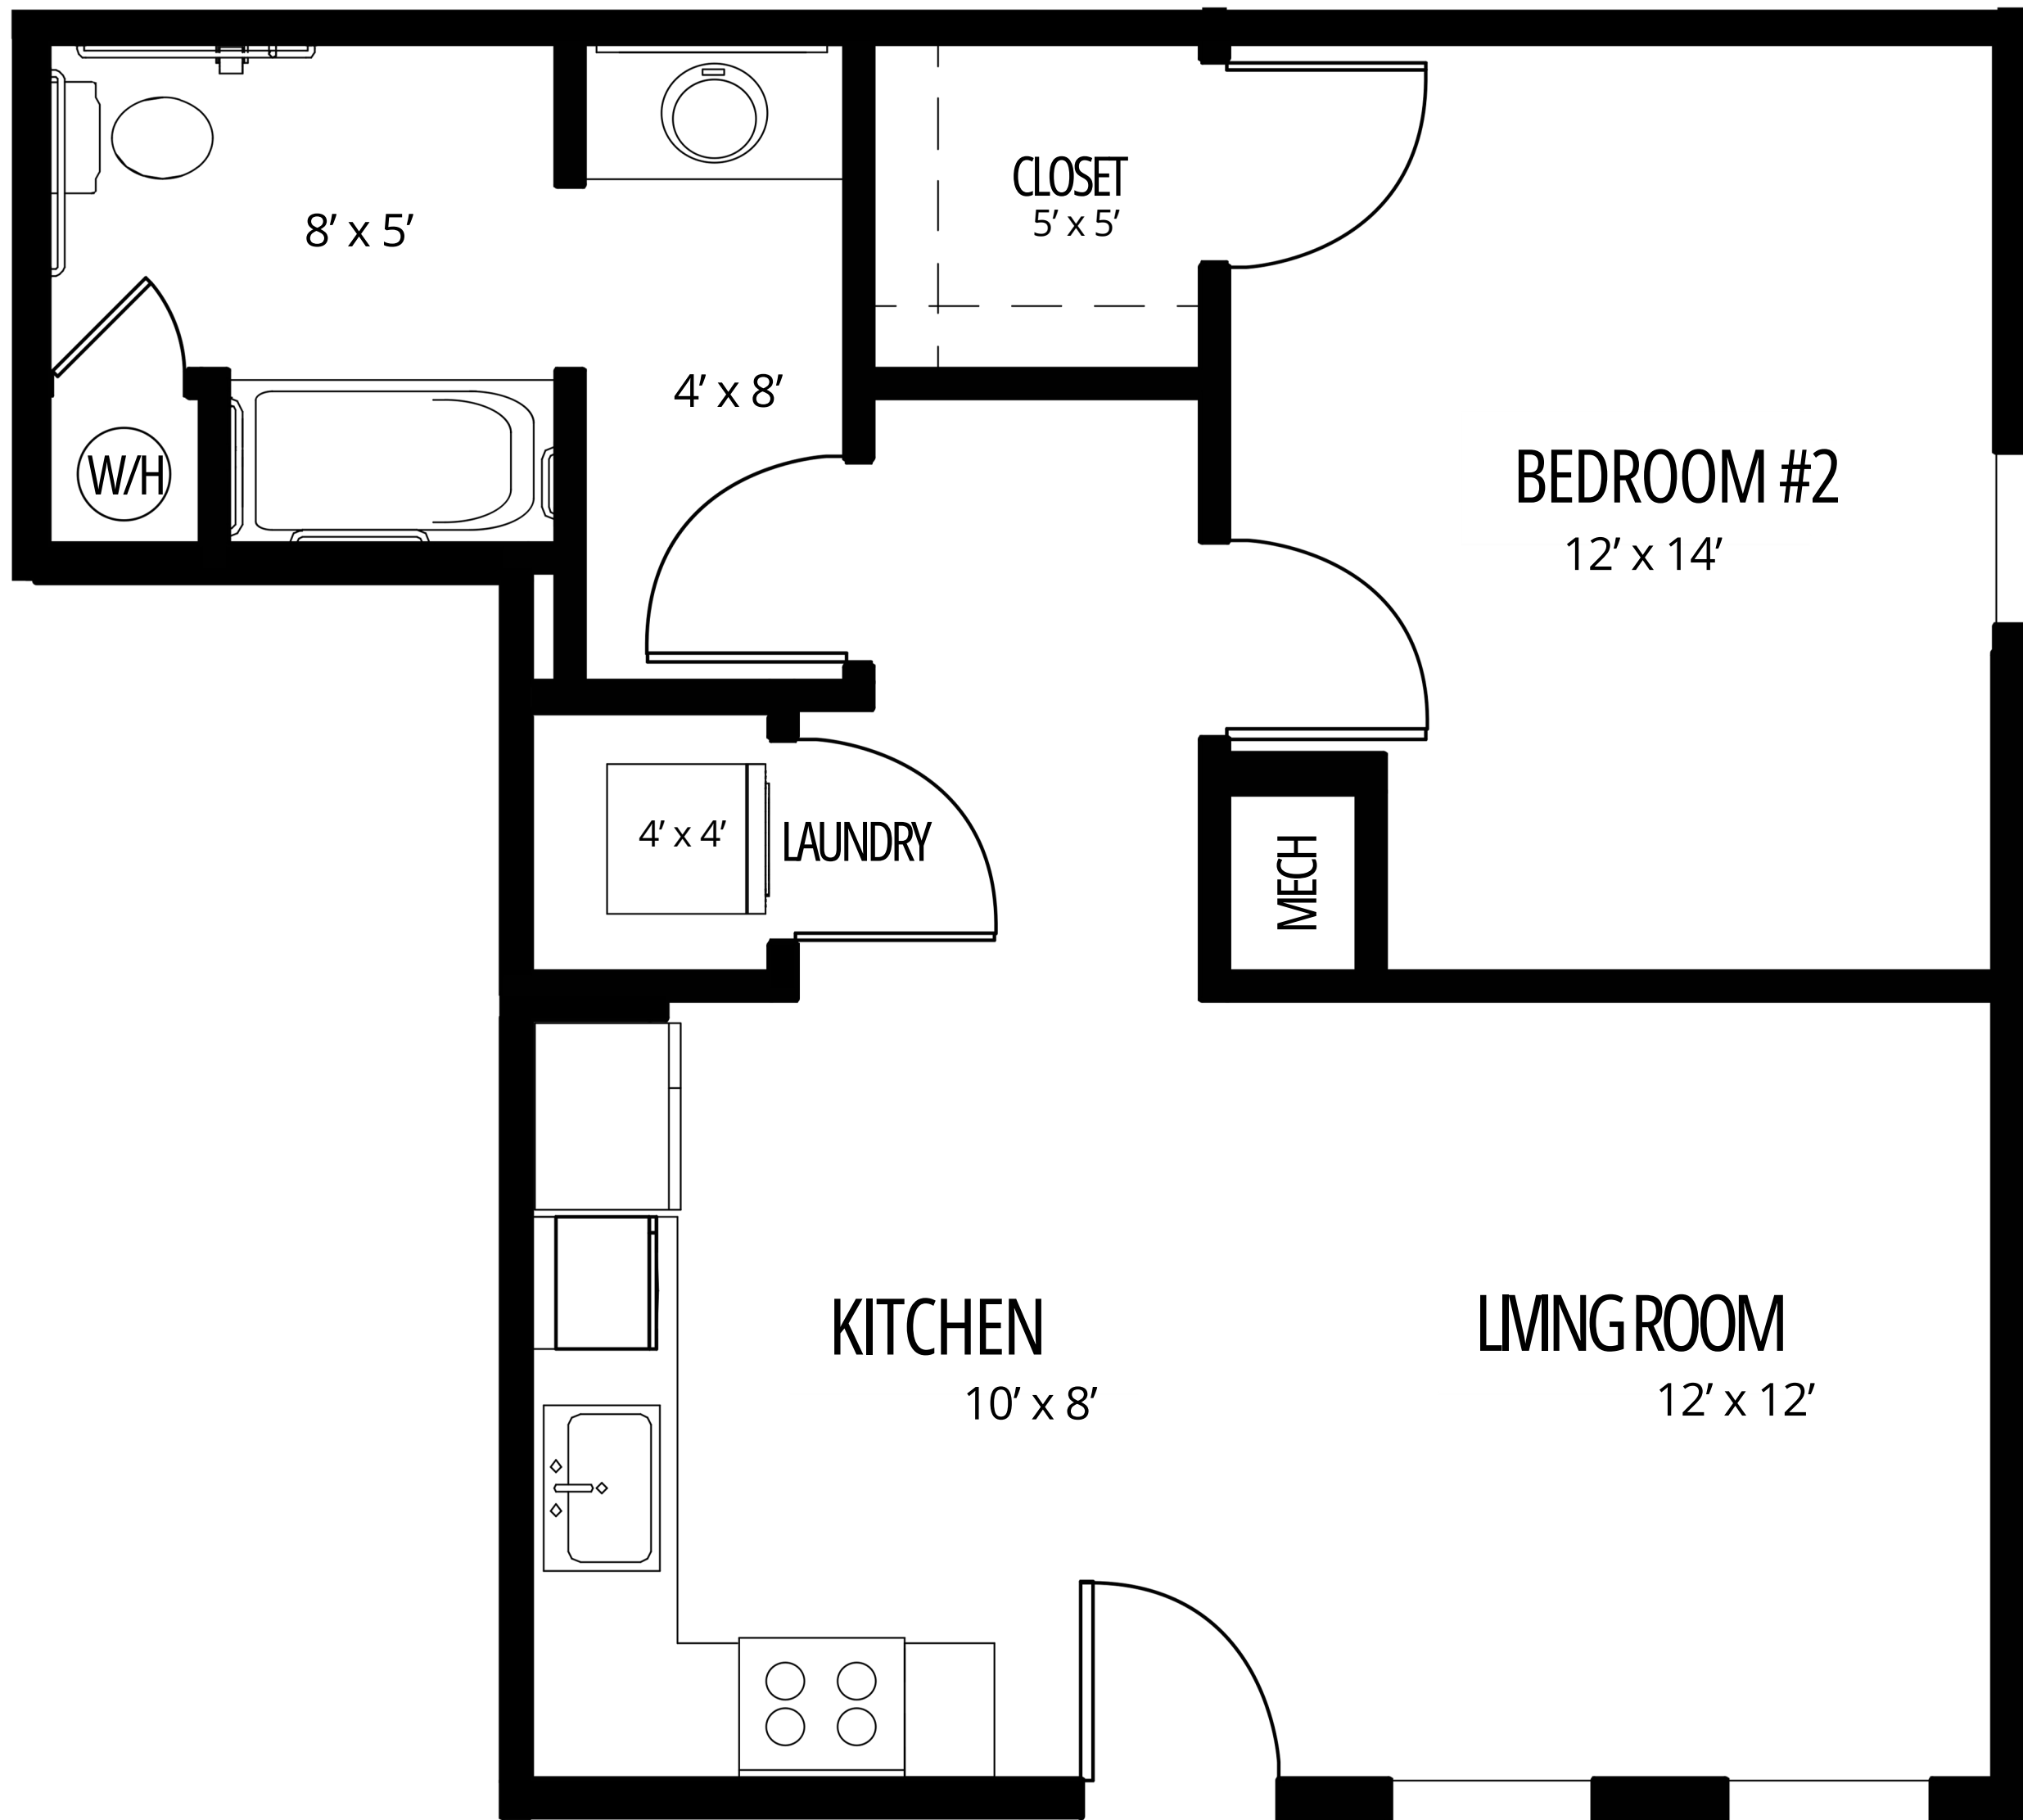

# BRENTWOOD

Academy Overlook

1 Bedroom  
1 Bath  
658 sq.ft

**RIVER WILD**