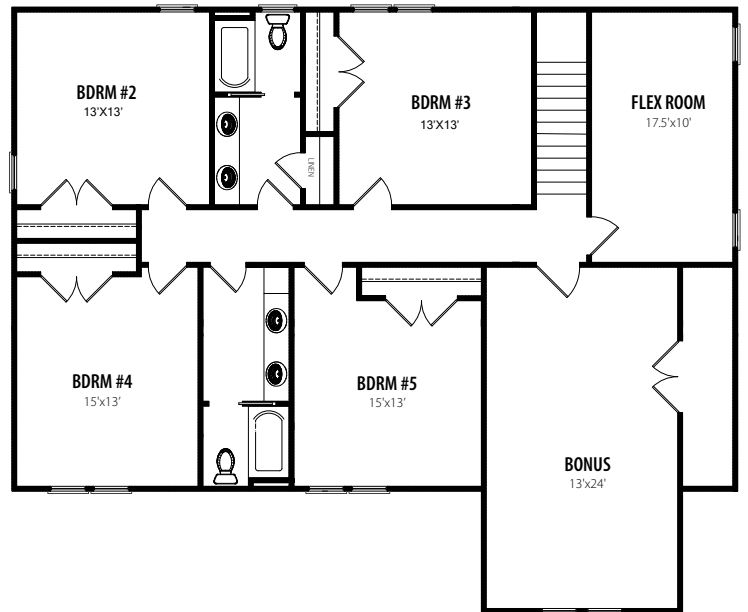

EVERGREEN

5 Bedroom, 3.5 Bath, 3,646 Sq.Ft.

FIRST FLOOR

SECOND FLOOR

RIVER WILD

STAYWILD.COM

RIVERWILD HOMES | 114 W. Main Street, Clayton, NC 27520 | 919.813.0123

RiverWILD refers to RiverWILD, LLC and/or its affiliates. All actions are taken on behalf of RiverWILD Real Estate, LLC
 *Prices, plans, dimensions, features, specifications, materials, and availability of homes or communities are subject to change without notice or obligation. Illustrations are artist's depictions only and may differ from completed improvements. Photos, videos and virtual tours may not accurately represent specifications, selections or floorplan options available in every community.