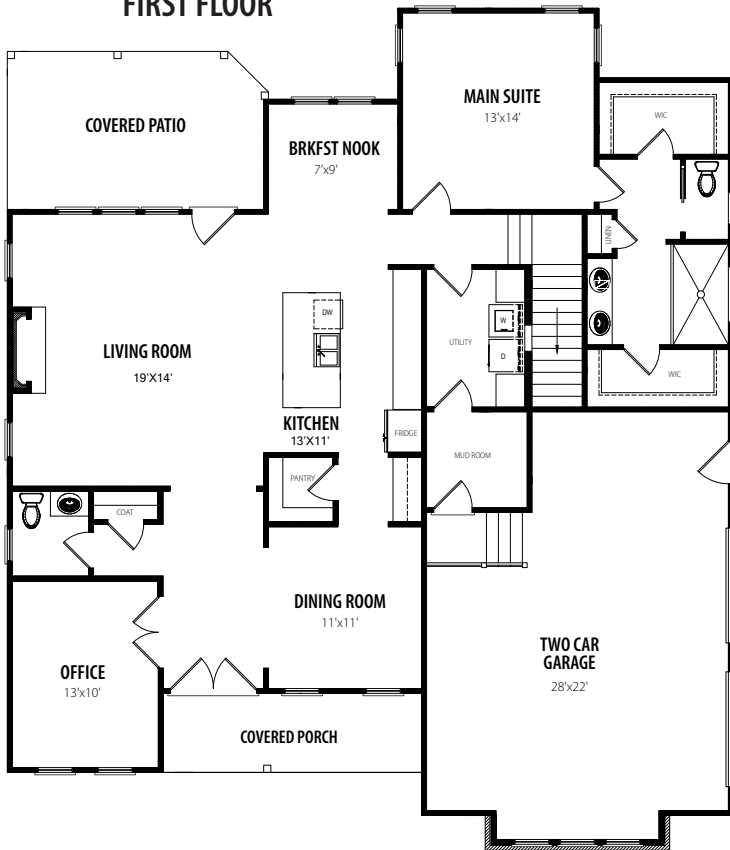

EVERGREEN

5 Bedroom, 3.5 Bath, 3,646 Sq.Ft.

FIRST FLOOR

SECOND FLOOR

RIVER WILD

STAYWILD.COM

RIVERWILD HOMES | 114 W. Main Street, Clayton, NC 27520 | 919.813.0123

RiverWILD refers to RiverWILD, LLC and/or its affiliates. All actions are taken on behalf of RiverWILD Real Estate, LLC
 *Prices, plans, dimensions, features, specifications, materials, and availability of homes or communities are subject to change without notice or obligation. Illustrations are artist's depictions only and may differ from completed improvements. Photos, videos and virtual tours may not accurately represent specifications, selections or floorplan options available in every community.