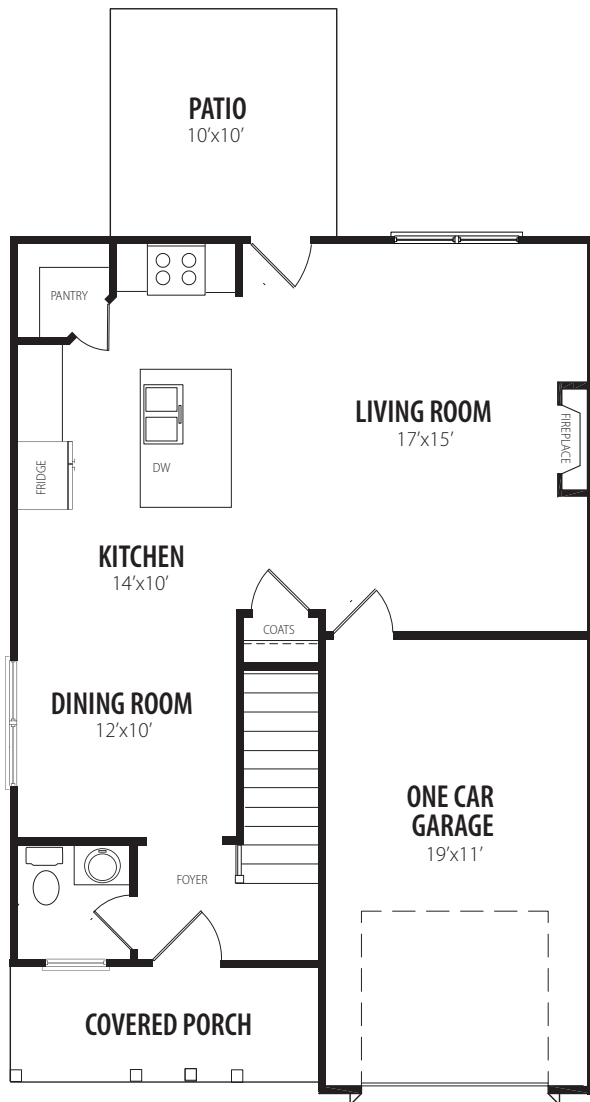

# ROSEBORO

3 Bedroom, 2.5 Bath, 1,510 Sq.Ft.

**RIVER WILD**

**STAYWILD.COM**

RIVERWILD HOMES | 114 W. Main Street, Clayton, NC 27520 | 919.813.0123

RiverWILD refers to RiverWILD, LLC and/or its affiliates. All actions are taken on behalf of RiverWILD Real Estate, LLC  
 \*Prices, plans, dimensions, features, specifications, materials, and availability of homes or communities are subject to change without notice or obligation. Illustrations are artist's depictions only and may differ from completed improvements. Photos, videos and virtual tours may not accurately represent specifications, selections or floorplan options available in every community.

Elevation A

Elevation C

Elevation B