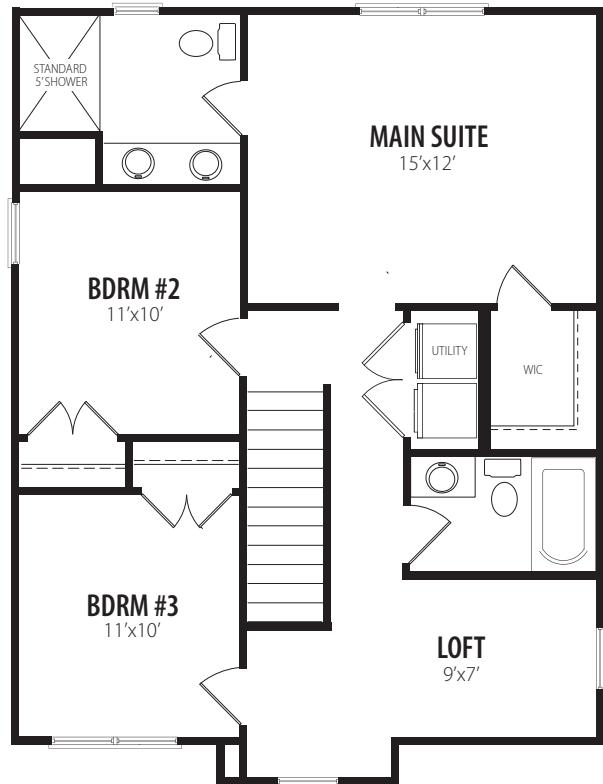

# ROSEBORO

3 Bedroom, 2.5 Bath, 1,510 Sq.Ft.

**RIVER WILD**

**STAYWILD.COM**

RIVERWILD HOMES | 114 W. Main Street, Clayton, NC 27520 | 919.813.0123

RiverWILD refers to RiverWILD, LLC and/or its affiliates. All actions are taken on behalf of RiverWILD Real Estate, LLC  
 \*Prices, plans, dimensions, features, specifications, materials, and availability of homes or communities are subject to change without notice or obligation. Illustrations are artist's depictions only and may differ from completed improvements. Photos, videos and virtual tours may not accurately represent specifications, selections or floorplan options available in every community.

Elevation A

Elevation C

Elevation B